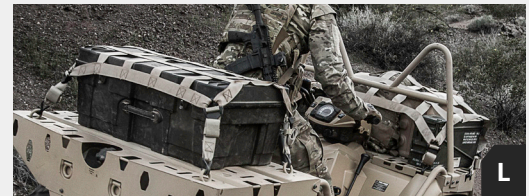

MISSION CONFIGURATION

Tactically Designed Accessories. Create a Mission Versatile Platform.

TACTICAL ACCESSORIES

A	STANDARD SPARE TIRE ASSEMBLY Standard MV850 Tire - 26X8-14, steel rim, Carlisle "Terrathon", 4-ply, run flat.	1522029-686
B	IR LIGHT (REQUIRES SWITCH) Adventure Lights stealth illuminator IR light is compact, robust, flexible and waterproof.	4011504 (4013572)
C	HAND WARMERS (NOT PICTURED) Handlebar heating pads for riding in cool and cold weather.	2877363
D	THROTTLE / THUMB WARMERS (NOT PICTURED) Heating kit to keep throttle thumb warm in cool and cold weather.	2877364
E	RAM® GPS MOUNT Ram GPS mount kit secures to the MV850's handlebar and allows it to be placed in an easy to view location.	2880546
F	MV850™ LITTER MOUNTS (LITTER NOT INCLUDED) Kit is capable of supporting one NATO litter to transport personnel on the rear rack.	2879823
G	SERVICE KIT (NOT PICTURED) Kit includes: Oil Filters (pack of 4), Brake Pad Assemblies (2 kits of 4), Spark Plugs (pack of 4), Drive Belts (2), Air Intake Filters (4), Fuel Filters (4), Spare Tire Assembly (1).	2204897
H	MV850™ COVER Made of a durable sand 600D solution-dyed polyester with easily accessible straps and a ratchet in the rear to confidently secure to the vehicle.	2880972

TOWING

I	MV850™ PINTLE HITCH (NOT PICTURED) 2" Pintle Hitch designed for MV850, requires a 2" ball."	2204798 (2877603)
J	TACTICAL TRAILER LIGHT ADAPTER (NOT PICTURED) 4-pin trailer connector attaches to vehicle to power the trailer's taillights and is compatible with the MV850's blackout mode (for exclusive use with the Polaris tactical trailer).	2880445
K	TACTICAL TRAILER CARGO NET FROM BEDNET® - 55" (NOT PICTURED) Secure loads quickly and effectively with this durable cargo net from Bednet®, made to fit the Polaris tactical trailer. Constructed of polyester seat belt webbing, coated steel hooks and nylon buckles, these dependable nets are also easy to use with four adjustable straps integrated into the net.	2880823