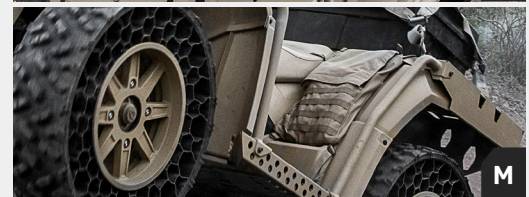

MISSION CONFIGURATION

Tactically Designed Accessories. Create a Mission Versatile Platform.

TACTICAL ACCESSORIES

A	STANDARD SPARE TIRE ASSEMBLY Standard MV850 Tire - 26X8-14, steel rim, Carlisle "Terrathon", 4-ply, run flat.	1522029-686
B	IR LIGHT (REQUIRES SWITCH) Adventure Lights stealth illuminator IR light is compact, robust, flexible and waterproof.	4011504 (4013572)
C	HAND WARMERS (NOT PICTURED) Handlebar heating pads for riding in cool and cold weather.	2877363
D	THROTTLE / THUMB WARMERS (NOT PICTURED) Heating kit to keep throttle thumb warm in cool and cold weather.	2877364
E	RAM® GPS MOUNT Ram GPS mount kit secures to the MV850's handlebar and allows it to be placed in an easy to view location.	2880546
F	MV850™ LITTER MOUNTS (LITTER NOT INCLUDED) Kit is capable of supporting one NATO litter to transport personnel on the rear rack.	2879823
G	SERVICE KIT (NOT PICTURED) Kit includes: Oil Filters (pack of 4), Brake Pad Assemblies (2 kits of 4), Spark Plugs (pack of 4), Drive Belts (2), Air Intake Filters (4), Fuel Filters (4), Spare Tire Assembly (1).	2204897
H	MV850™ COVER Made of a durable sand 600D solution-dyed polyester with easily accessible straps and a ratchet in the rear to confidently secure to the vehicle.	2880972

TOWING

I	MV850™ PINTLE HITCH (NOT PICTURED) 2" Pintle Hitch designed for MV850, requires a 2" ball."	2204798 (2877603)
J	TACTICAL TRAILER LIGHT ADAPTER (NOT PICTURED) 4-pin trailer connector attaches to vehicle to power the trailer's taillights and is compatible with the MV850's blackout mode (for exclusive use with the Polaris tactical trailer).	2880445
K	TACTICAL TRAILER CARGO NET FROM BEDNET® - 55" (NOT PICTURED) Secure loads quickly and effectively with this durable cargo net from Bednet®, made to fit the Polaris tactical trailer. Constructed of polyester seat belt webbing, coated steel hooks and nylon buckles, these dependable nets are also easy to use with four adjustable straps integrated into the net.	2880823