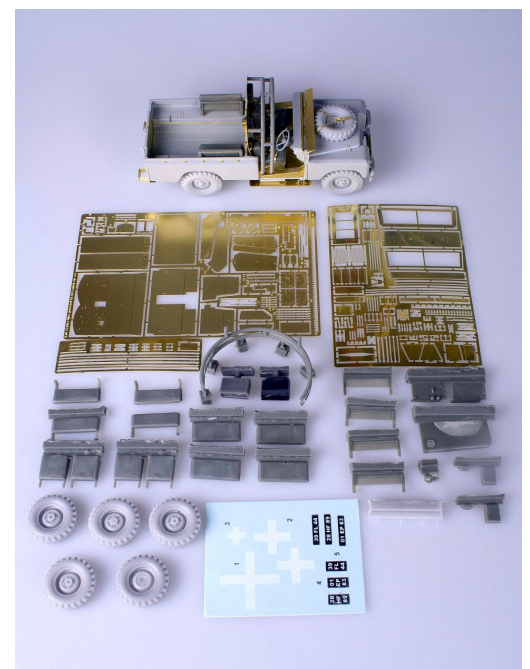

NEW RELEASE !!

Mine protected Land Rover conversion set

Ref: 352002

Photoetched & Resin parts
Decals for 3 vehicles

for Italeri / Revell kits

Thank you for your time

Jordi Orengo

BSM