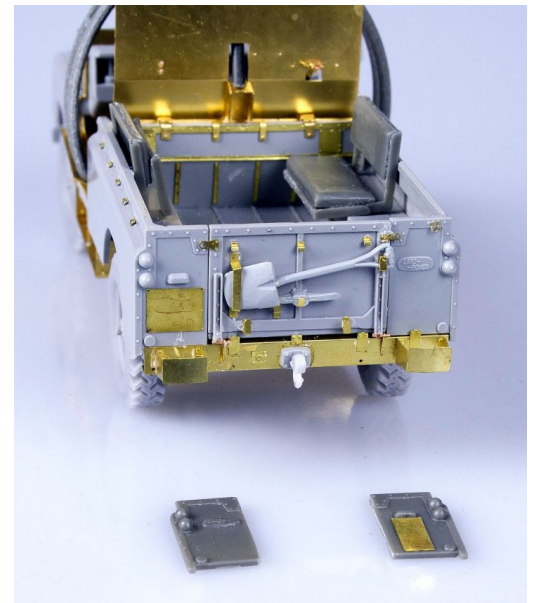

NEW RELEASE !!

Mine protected Land Rover conversion set

Ref: 352002

Photoetched & Resin parts
Decals for 3 vehicles

for Italeri / Revell kits

Thank you for your time

Jordi Orengo

BSM