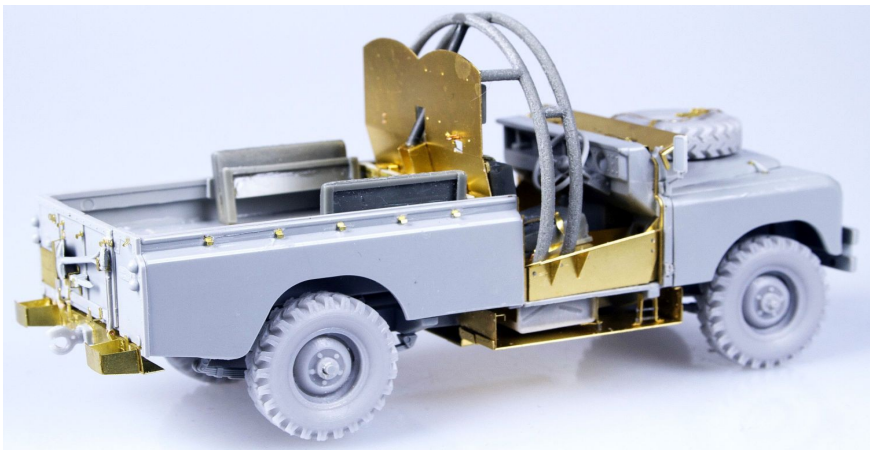

NEW RELEASE !!

Mine protected Land Rover conversion set

Ref: 352002

Photoetched & Resin parts
Decals for 3 vehicles

for Italeri / Revell kits

Thank you for your time

Jordi Orengo

BSM