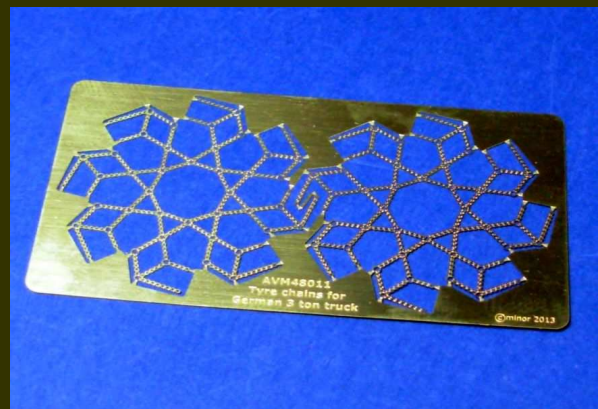

Tyre chains for German WWII 3ton truck AVM48011

1/48 scale PE set

You can find more information and download pics directly from our web site

Thanks and regards

Jordi Orengo

minor

www.minor-web.com

jordiorengo@minor-web.com

www.facebook.com/minor.web