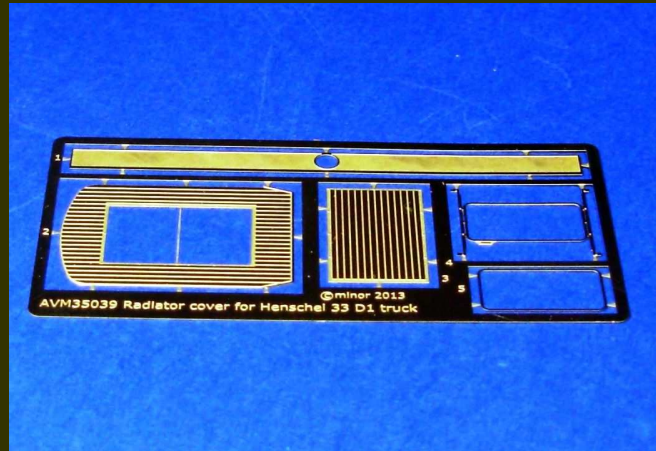

I'm glad to show you some littel new sets for this month:

Winter set for Henschel 33D1 workshop AVM35057

1/35 scale PE set

Winter set for Henschel 33D1 open cabin AVM35039

1/35 scale PE set

Tyre chains for German WWII 3ton truck AVM48011