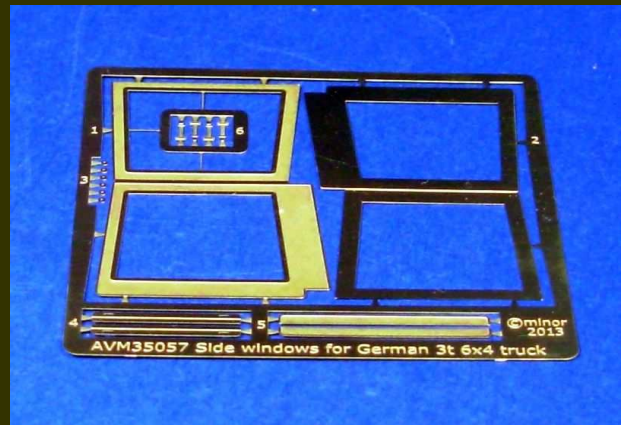

I'm glad to show you some littel new sets for this month:

Winter set for Henschel 33D1 workshop AVM35057

1/35 scale PE set

Winter set for Henschel 33D1 open cabin AVM35039

1/35 scale PE set

Tyre chains for German WWII 3ton truck AVM48011