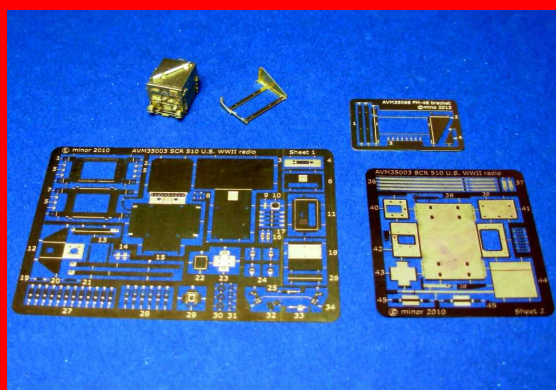

To start this month, two new sets:

**Double wheel chains for German WWII 3 ton & 1.5 ton truck, AVM35064**  
1/35 scale PE set

**SCR-510 radio + FM-48 bracket fo U.S. Half-tracks, AVM35068**  
1/35 scale PE set