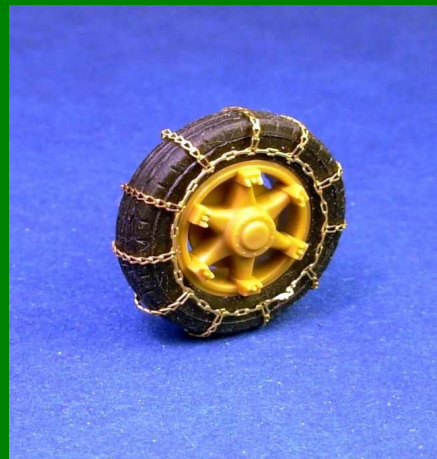

Two new littel sets and one bigger !!

Winter set for 1937 O.Olimpya
AVM35075 for Bronco kit

Tyre chains for R. AHN 3.5t. Truck
AVM35086 for ICM kits

Armoured GAZ-AA conversion. ref. VMT35014

P.E. and resin parts