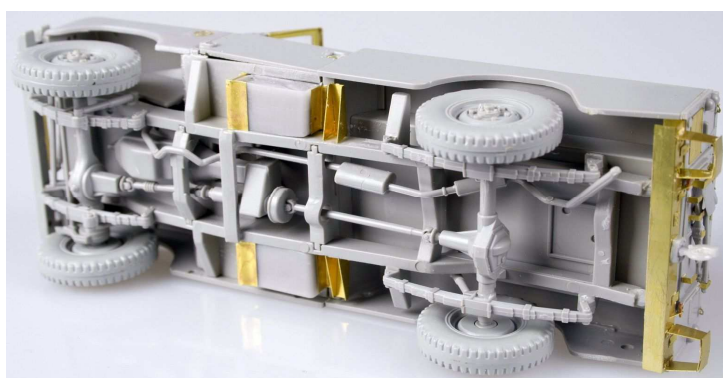

NEW RELEASES !!

Upgrade detail set for Land Rover series III, for Italeri / Revell kits 1/35 scale, photoetched and resin parts

Wheels set for Land Rover series II / III, for Italeri / Revell kits 1/35 scale, resin parts

Spare wheels set for Land Rover series II / III, 1/35 scale

2 units

Stay tuned !!

Thank you for your time
Jordi Orengo
BSM

www.agvmodels.es
agvmodels@gmail.com

You can find more info at AGV models and Minor websites
also in BSM Facebook page