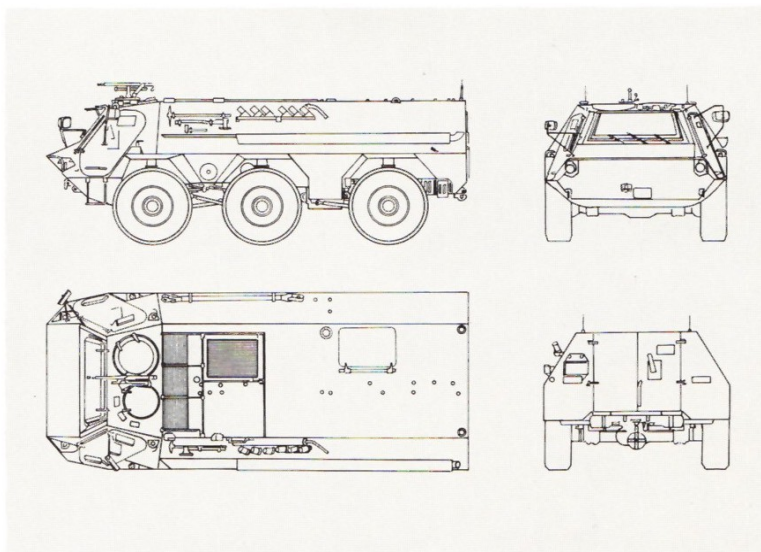

TPz 1

Multi-purpose personnel carrier, in standard version and as radio and Eloka vehicle

Crew		Driver and Commander + up to 10
Dimensions	Length Width Height Ground Clearance	676 cm 298 cm 230 cm min. 40,6 cm max. 50,6 cm
Weight	Empty Total weight	14 t 16 t
Performance Data	Power output Min. Speed Max. Speed Ratio Amphibious Speed in stagnant water	235 kW (320 HP) 2500 rpm 4 km/h 90 km/h 800 km 10 km/h
Weapon System		1 machine gun 7,62 mm