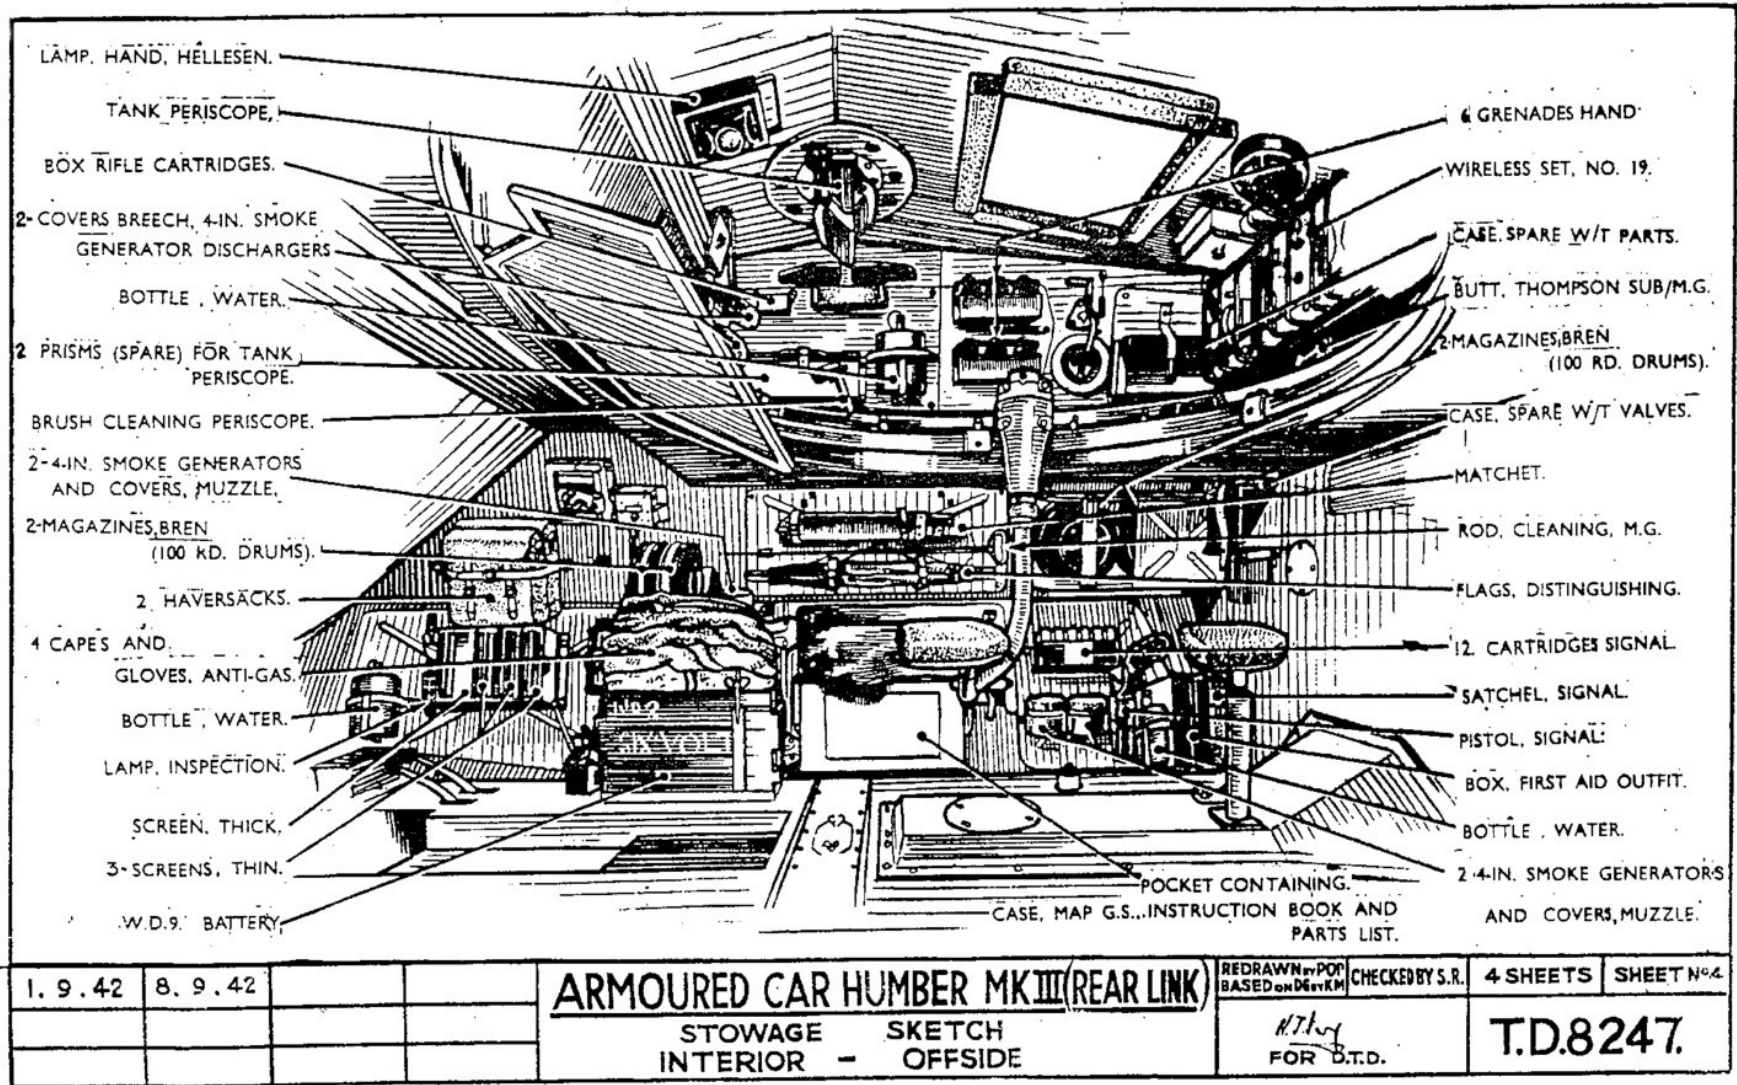

19428261440352 Humber Mk III AC (Rear Link) Command version with High Power Radios and no armament

19428261440352 Humber Mk III AC (Rear Link) Command version with High Power Radios and no armament