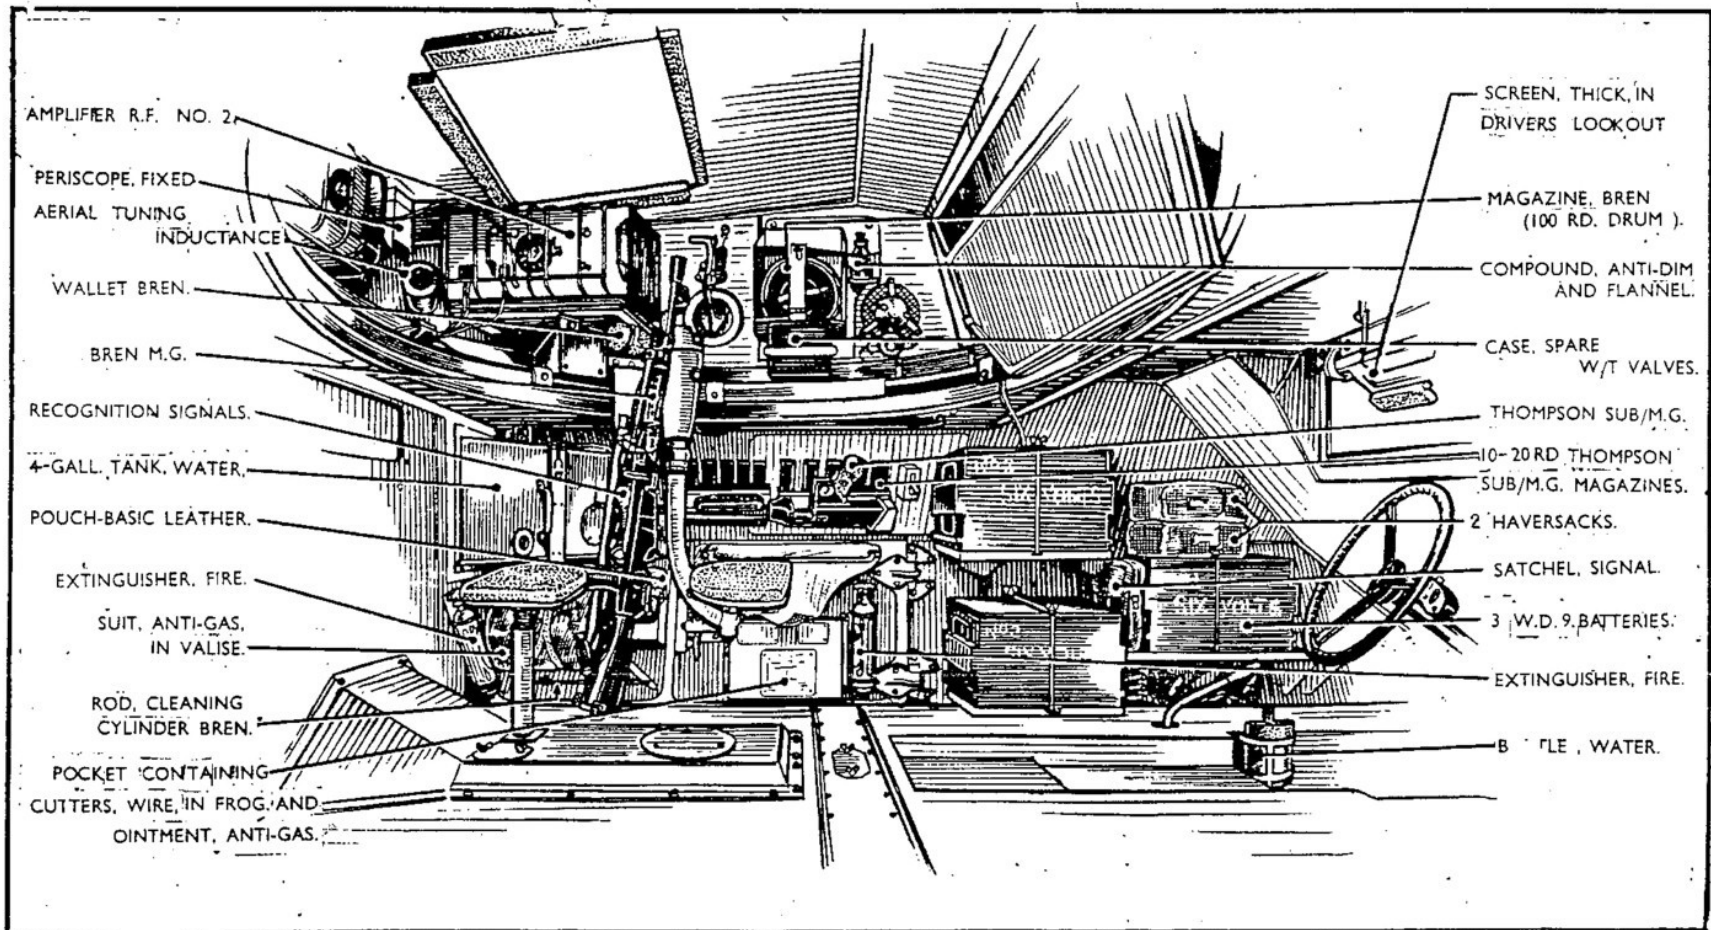

**ARMOURD CAR HUMBER MK III (REAR LINK).**

**STOWAGE SKETCH  
EXTERIOR - NEARSIDE**

SKETCH BY POP based on Drg by K.M. 4 SHEETS SHEET 1.

CHECKED BY S.R.

**T.D. 8247.**

1.9.42	8.9.42		

**62/517**

1. 9.42	8. 9.42			<b>ARMoured CAR.HUMBER MKIII(REARLINK)</b>	SKETCH BY POP BASED ON DRG BY KM	CHECKED BY S.R.	4 SHEETS	SHEET No:3
				<b>STOWAGE SKETCH INTERIOR - NEARSIDE</b>	<i>K.T.H.</i> FOR D.T.D.		<b>T.D.8247.</b>	