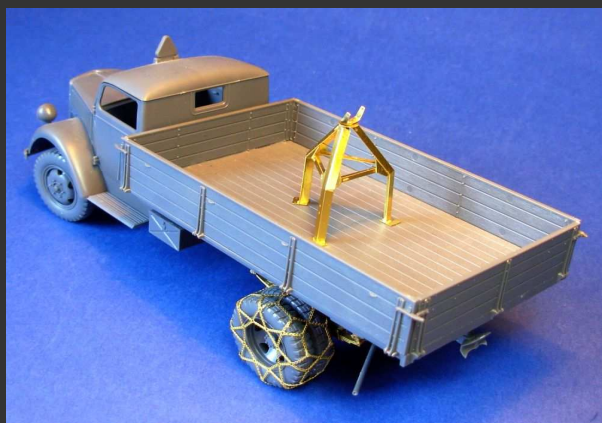

Two new sets to close the year

AVC35003
Crane for light truck

Intended to military Jeep and similars, as postwar civilian tow truck

AVM35071
Front made German weapon pedestal

You can find more information and download pics directly from our web site