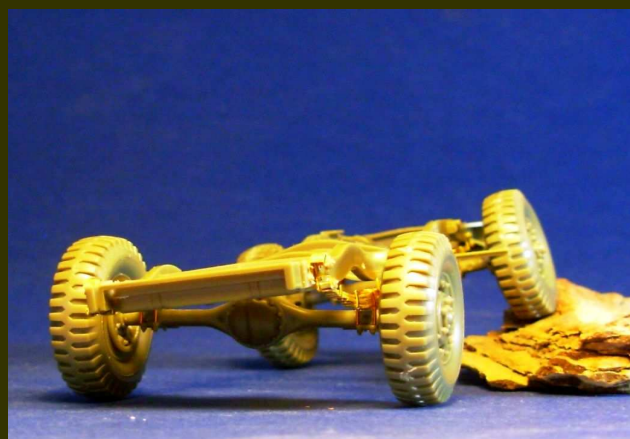

Two new suspension sets for this month !

VMD24002 Workable leaf springs for Land Rover LWB
1/24 scale for Italeri kits, adaptable to all kits.

VMD35005 Workable leaf springs for U.S. WWII 3/4 ton 4x4 truck WC series
1/35 scale, for AFV Club kits, adaptable to all kits.