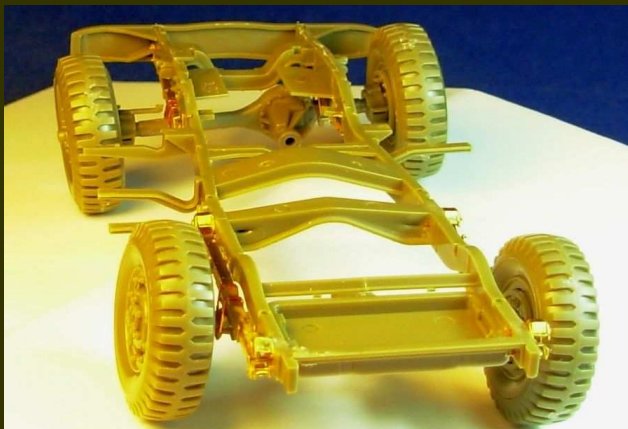

Two new suspension sets for this month !

VMD24002 Workable leaf springs for Land Rover LWB
1/24 scale for Italeri kits, adaptable to all kits.

VMD35005 Workable leaf springs for U.S. WWII 3/4 ton 4x4 truck WC series
1/35 scale, for AFV Club kits, adaptable to all kits.