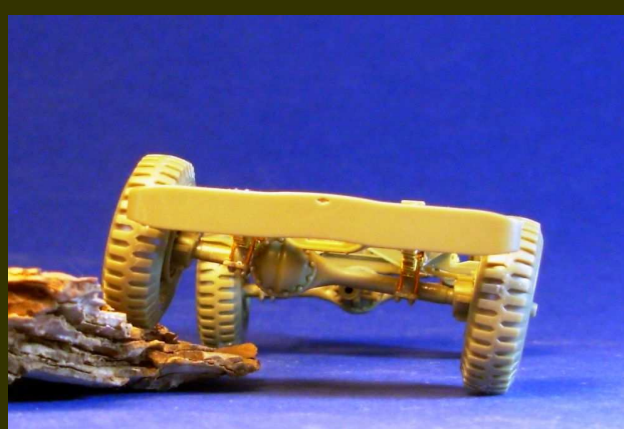

Two new suspension sets for this month !

VMD24002 Workable leaf springs for Land Rover LWB
1/24 scale for Italeri kits, adaptable to all kits.

VMD35005 Workable leaf springs for U.S. WWII 3/4 ton 4x4 truck WC series
1/35 scale, for AFV Club kits, adaptable to all kits.