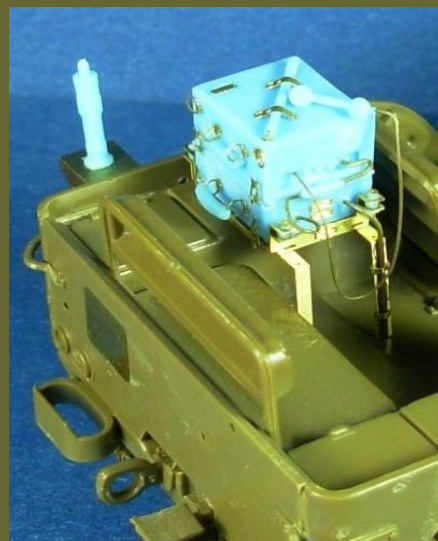

### Crane for Sd.Kfz.2 Kettenkraftrad

1/35 scale

3D & photoetched parts

item n° AVM35073

### SCR-510/610 U.S. Radio set for Jeep

1/24 SCALE

Resin & photoetched parts

Item n° AVM24003

### Update set for NKL-16 & 26

1/35 scale

for Trumpeter kits

Photoetched parts

item n° VM35040

Thank you  
Jordi Orengo

[minor](http://www.minor-web.com)  
[info@minor-web.com](mailto:info@minor-web.com)

more info at: