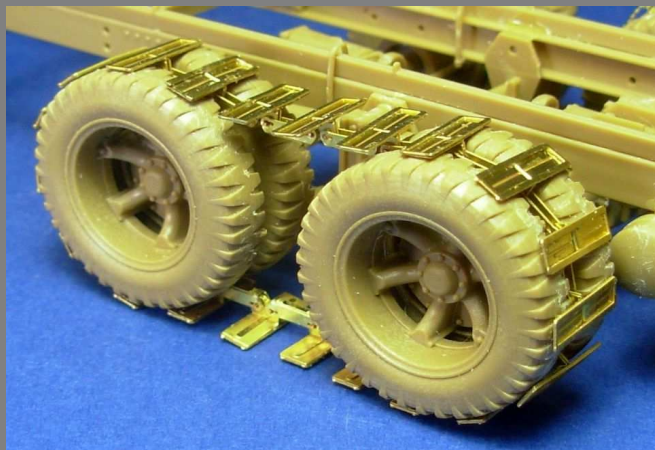

AVM35055 Tracks for German WWII 3 ton 6x4 trucks PE set for ICM kits

We want to inform that we are updated our PE set AVM35055 Tracks for German WWII 6x4 trucks
From suggestions and info from our customers, we have updated the design,
in order to facilitate to place them in their transport holders on the side of the trucks.