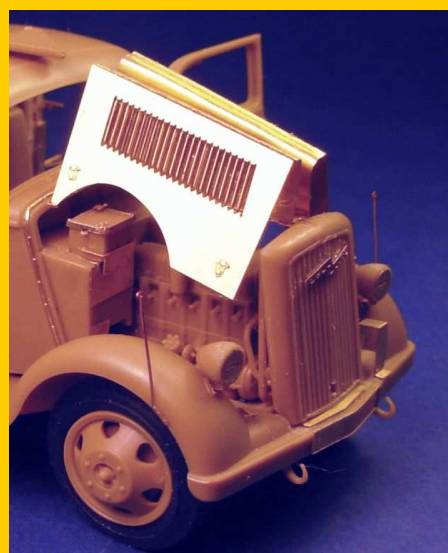

Two new sets for this month

Workable suspension for FJ picuk
ref. VMD35023, 1/35 scale P.E. Set. For Meng kit.

Opel blitz 2.5-32 complete detail set
ref. VMD35029, 1/35 scale P.E. Set. For ICM kits.

pictures from the net